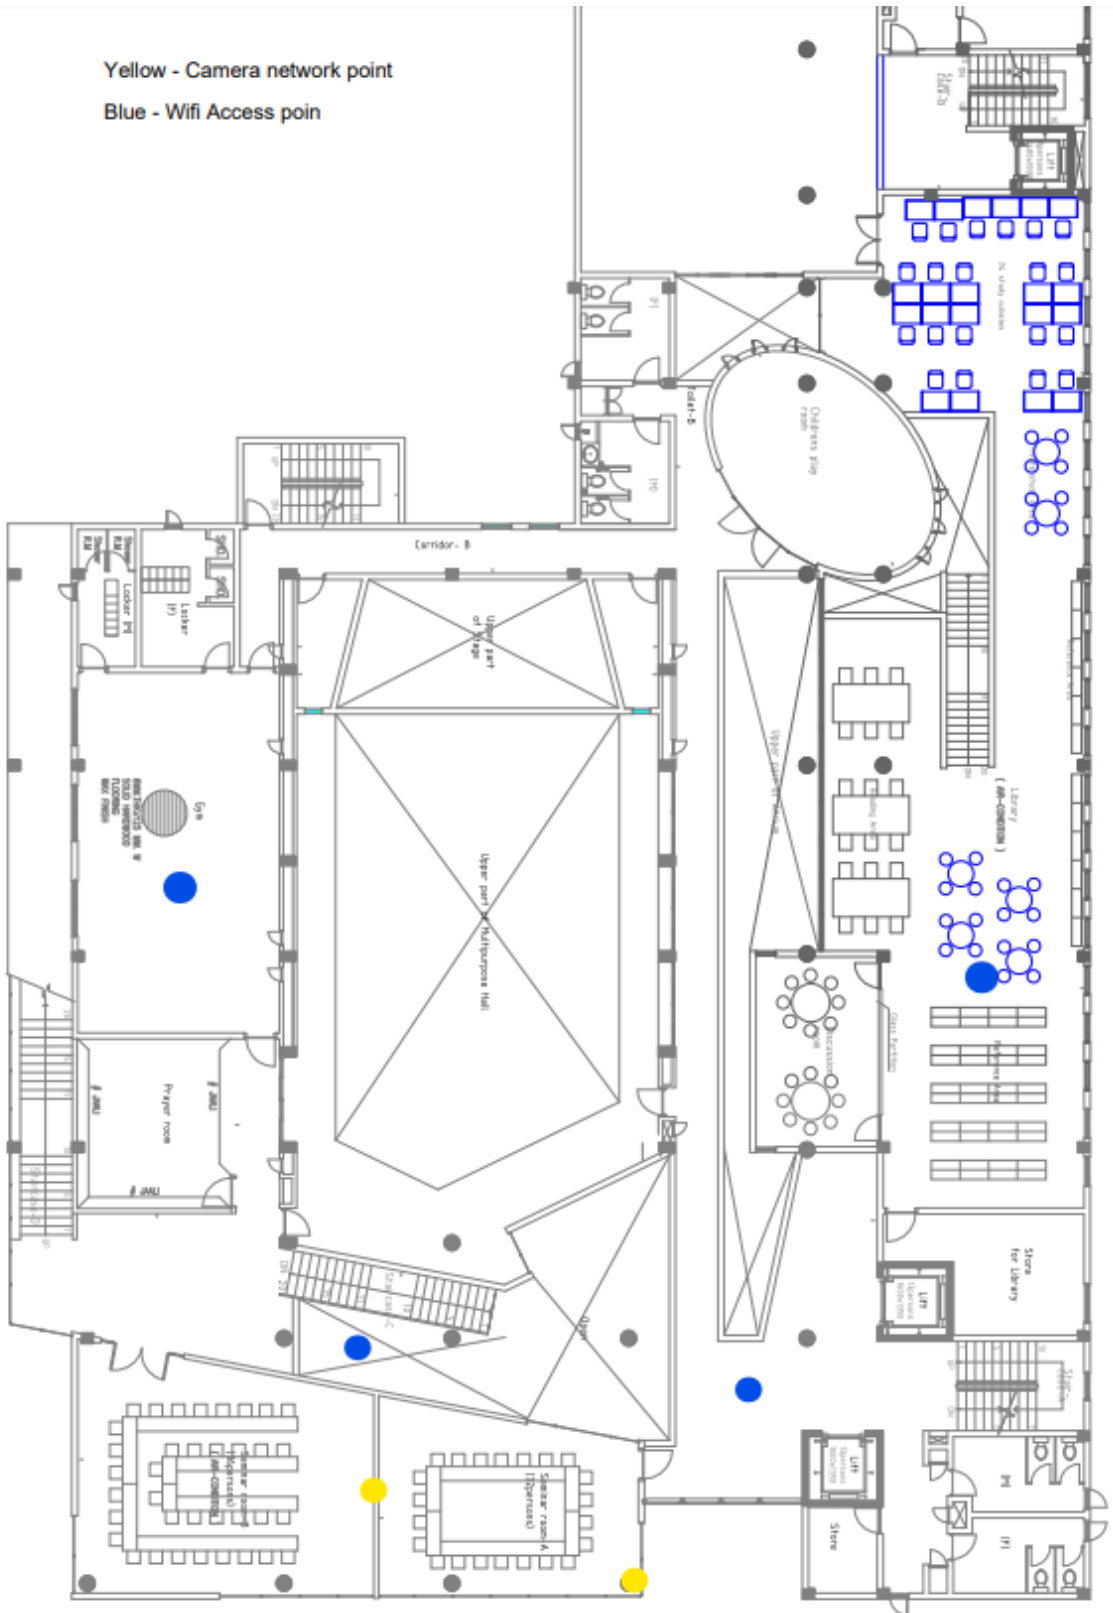

# نقشه کتبی - 1

Yellow - Camera network point

Blue - Wifi Access point

## THIRD FLOOR PLAN

Yellow - Camera network point

Blue - Wifi Access point

SECOND FLOOR PLAN

Yellow - Camera network point

Blue - Wifi Access point

FIRST FLOOR PLAN

Yellow - Camera network point  
 Blue - Wi-Fi Access point

GROUND FLOOR PLAN