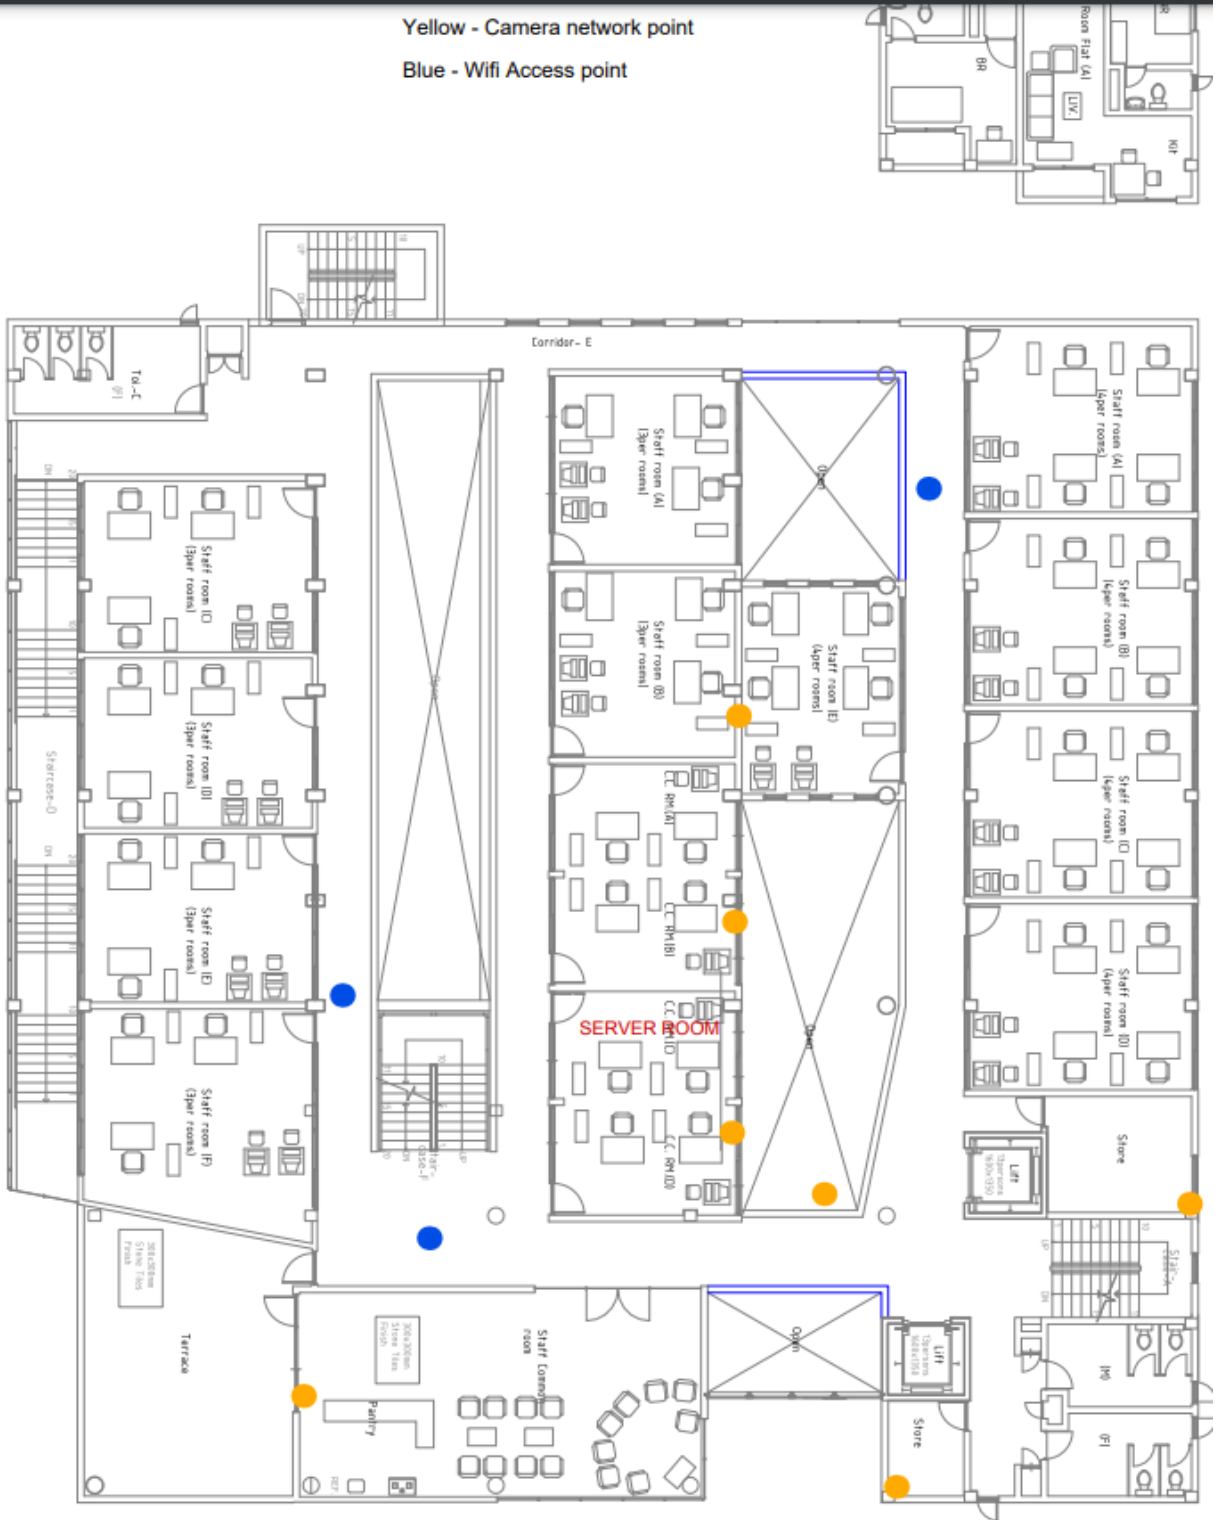

# نقشه کتبی - 1

Yellow - Camera network point

Blue - Wifi Access point

## THIRD FLOOR PLAN

Yellow - Camera network point

Blue - Wifi Access point

SECOND FLOOR PLAN

Yellow - Camera network point

Blue - Wifi Access point

FIRST FLOOR PLAN

Yellow - Camera network point  
 Blue - Wi-Fi Access point

GROUND FLOOR PLAN