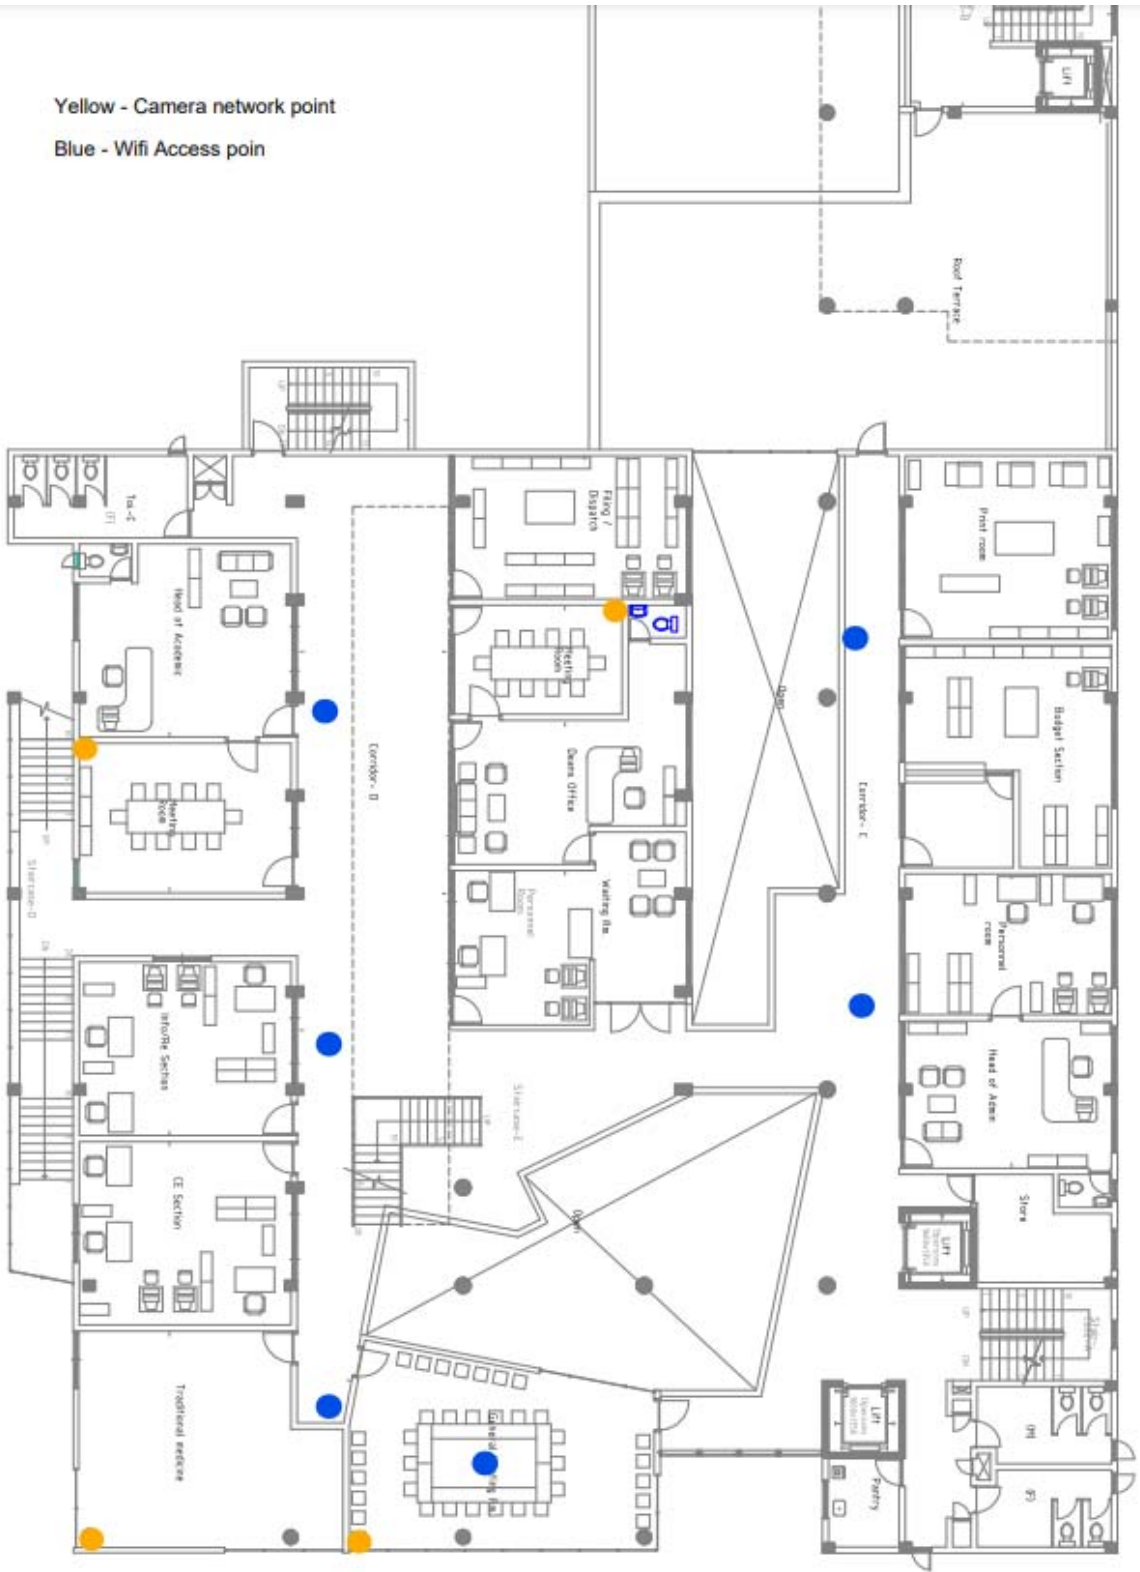

# نقشه کتبی - 1

Yellow - Camera network point

Blue - Wifi Access point

## THIRD FLOOR PLAN

Yellow - Camera network point

Blue - Wifi Access point

SECOND FLOOR PLAN

Yellow - Camera network point

Blue - Wifi Access point

FIRST FLOOR PLAN

Yellow - Camera network point  
 Blue - Wi-Fi Access point

GROUND FLOOR PLAN