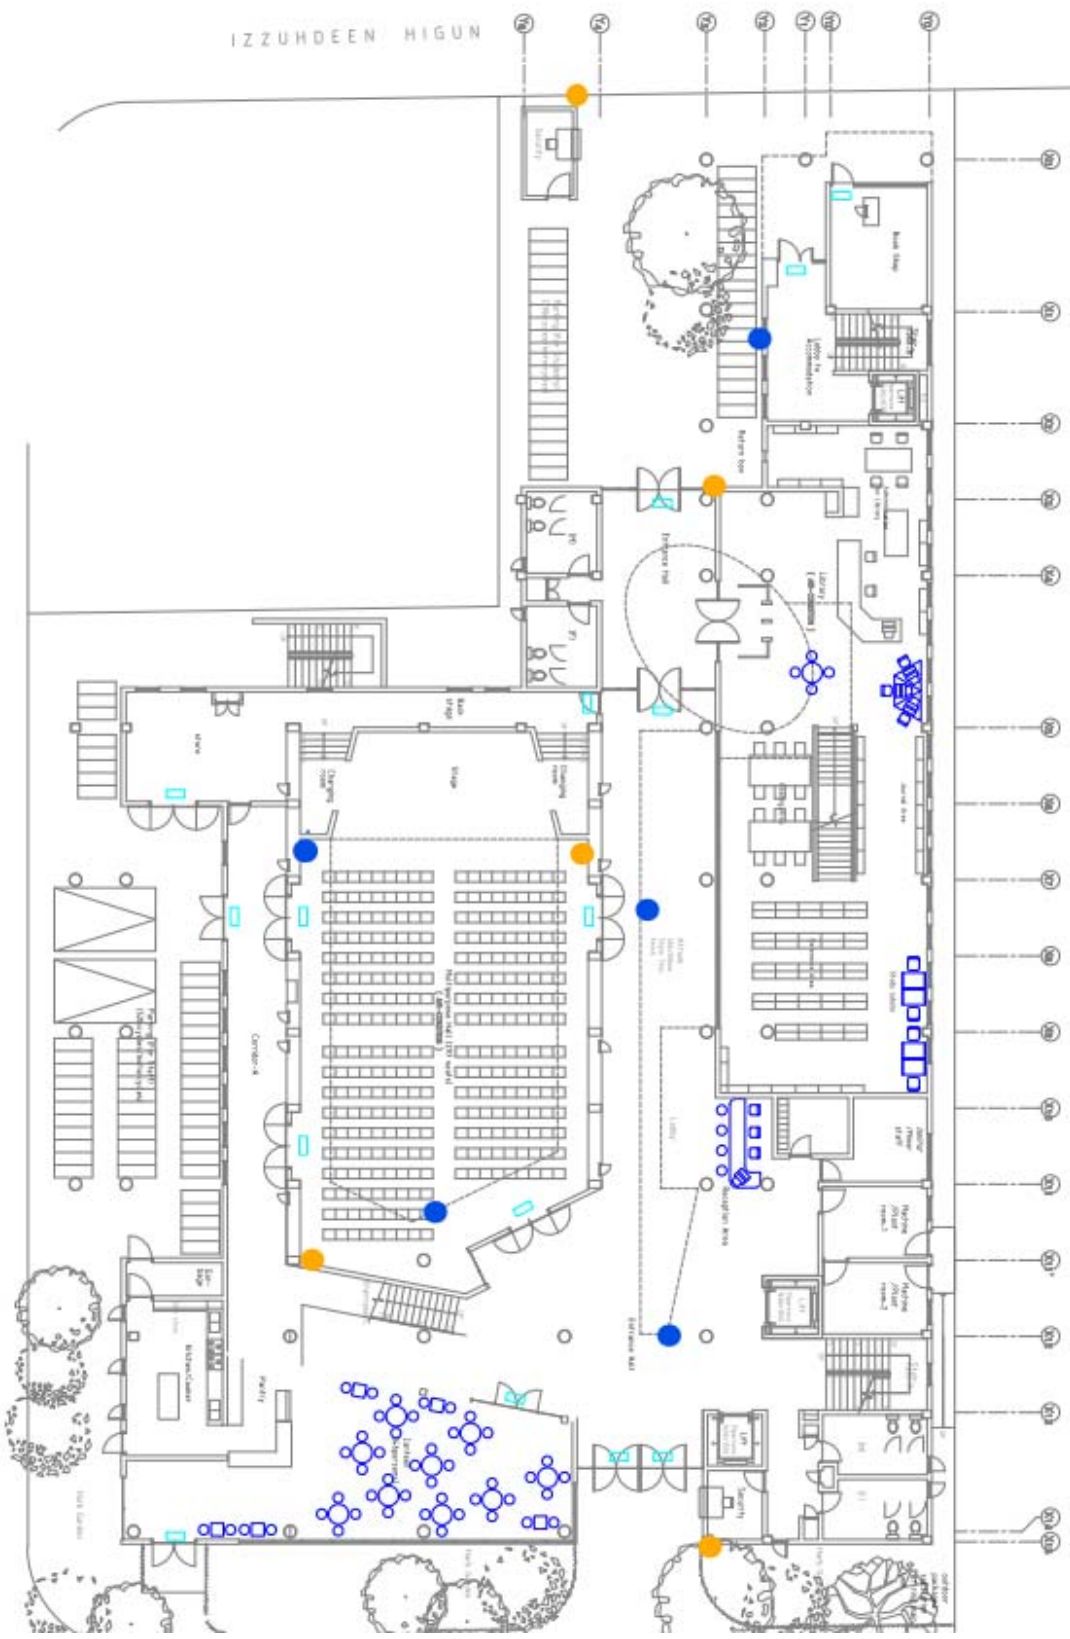

# نقشه کتبی - 1

Yellow - Camera network point

Blue - Wifi Access point

## THIRD FLOOR PLAN

Yellow - Camera network point

Blue - Wifi Access point

SECOND FLOOR PLAN

Yellow - Camera network point

Blue - Wifi Access point

FIRST FLOOR PLAN

Yellow - Camera network point  
 Blue - Wi-Fi Access point

GROUND FLOOR PLAN