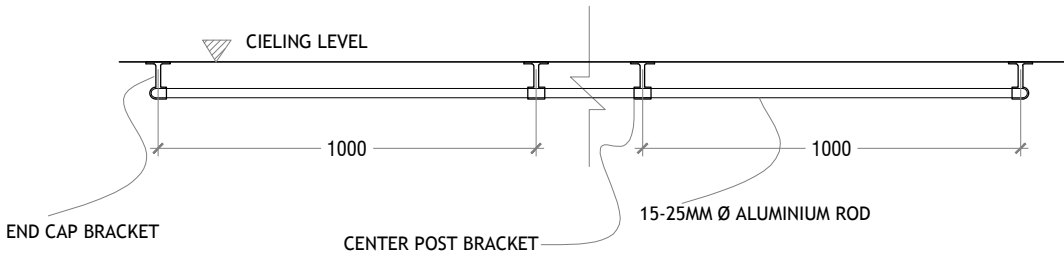

DISPLAY TUBE PLAN

SCALE 1:100

TYPICAL ELEVATION

SCALE 1:20

TYPICAL SECTION

SCALE 1:5