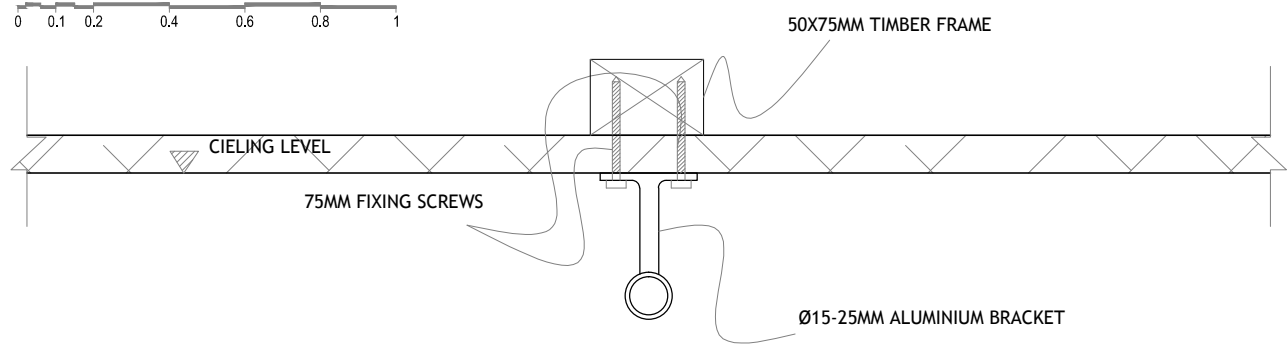

DISPLAY TUBE PLAN

SCALE 1:100

TYPICAL ELEVATION

SCALE 1:20

TYPICAL SECTION

SCALE 1:5